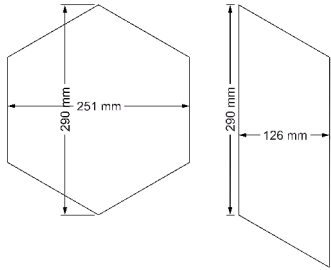

MAZE

Wood Species :	White Oak & Walnut
Thickness :	On Request
Dimensions:	On Request Modification