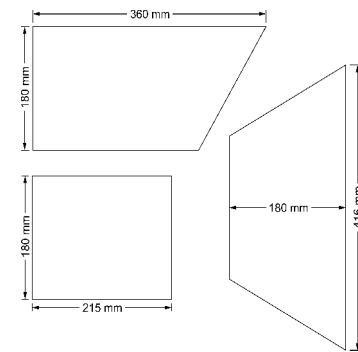

TRICOT

Wood Species :	White Oak & Walnut
Thickness :	On Request
Dimensions:	On Request Modification