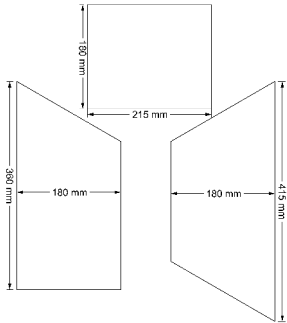

Wood Species :	White Oak & Walnut
Thickness :	On Request
Dimensions:	On Request Modification

FRATO

Wood Species :	White Oak & Walnut
Thickness :	On Request
Dimensions:	On Request Modification

FRAMMENTI

Wood Species :	White Oak & Walnut
Thickness :	On Request
Dimensions:	On Request Modification