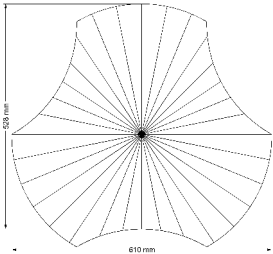

BRAIDED

Wood Species :	White Oak & Walnut
Thickness :	On Request
Dimensions:	On Request Modification

SQUAMA

Wood Species :	White Oak & Walnut
Thickness :	On Request
Dimensions:	On Request Modification

VENTAGLIO