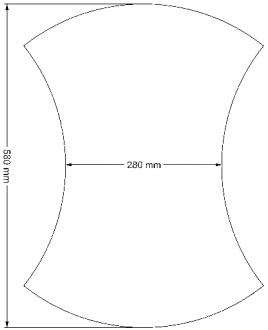

SILHOUETTE

Wood Species :	White Oak & Walnut
Thickness :	On Request
Dimensions:	On Request Modification