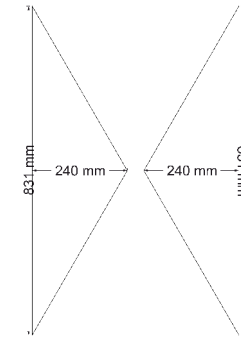

TWIST

Wood Species :	White Oak & Walnut
Thickness :	On Request
Dimensions :	On Request Modification