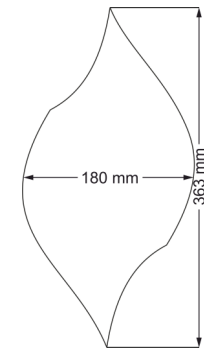

GRAPES

Wood Species :	White Oak & Walnut
Thickness :	On Request
Dimensions:	On Request Modification