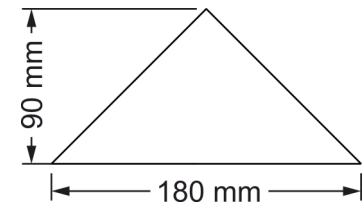

MAZE

Wood Species :	White Oak & Walnut
Thickness :	On Request
Dimensions:	On Request Modification

SHURIKEN

Wood Species :	White Oak & Walnut
Thickness :	On Request
Dimensions:	On Request Modification

TRIANGLE